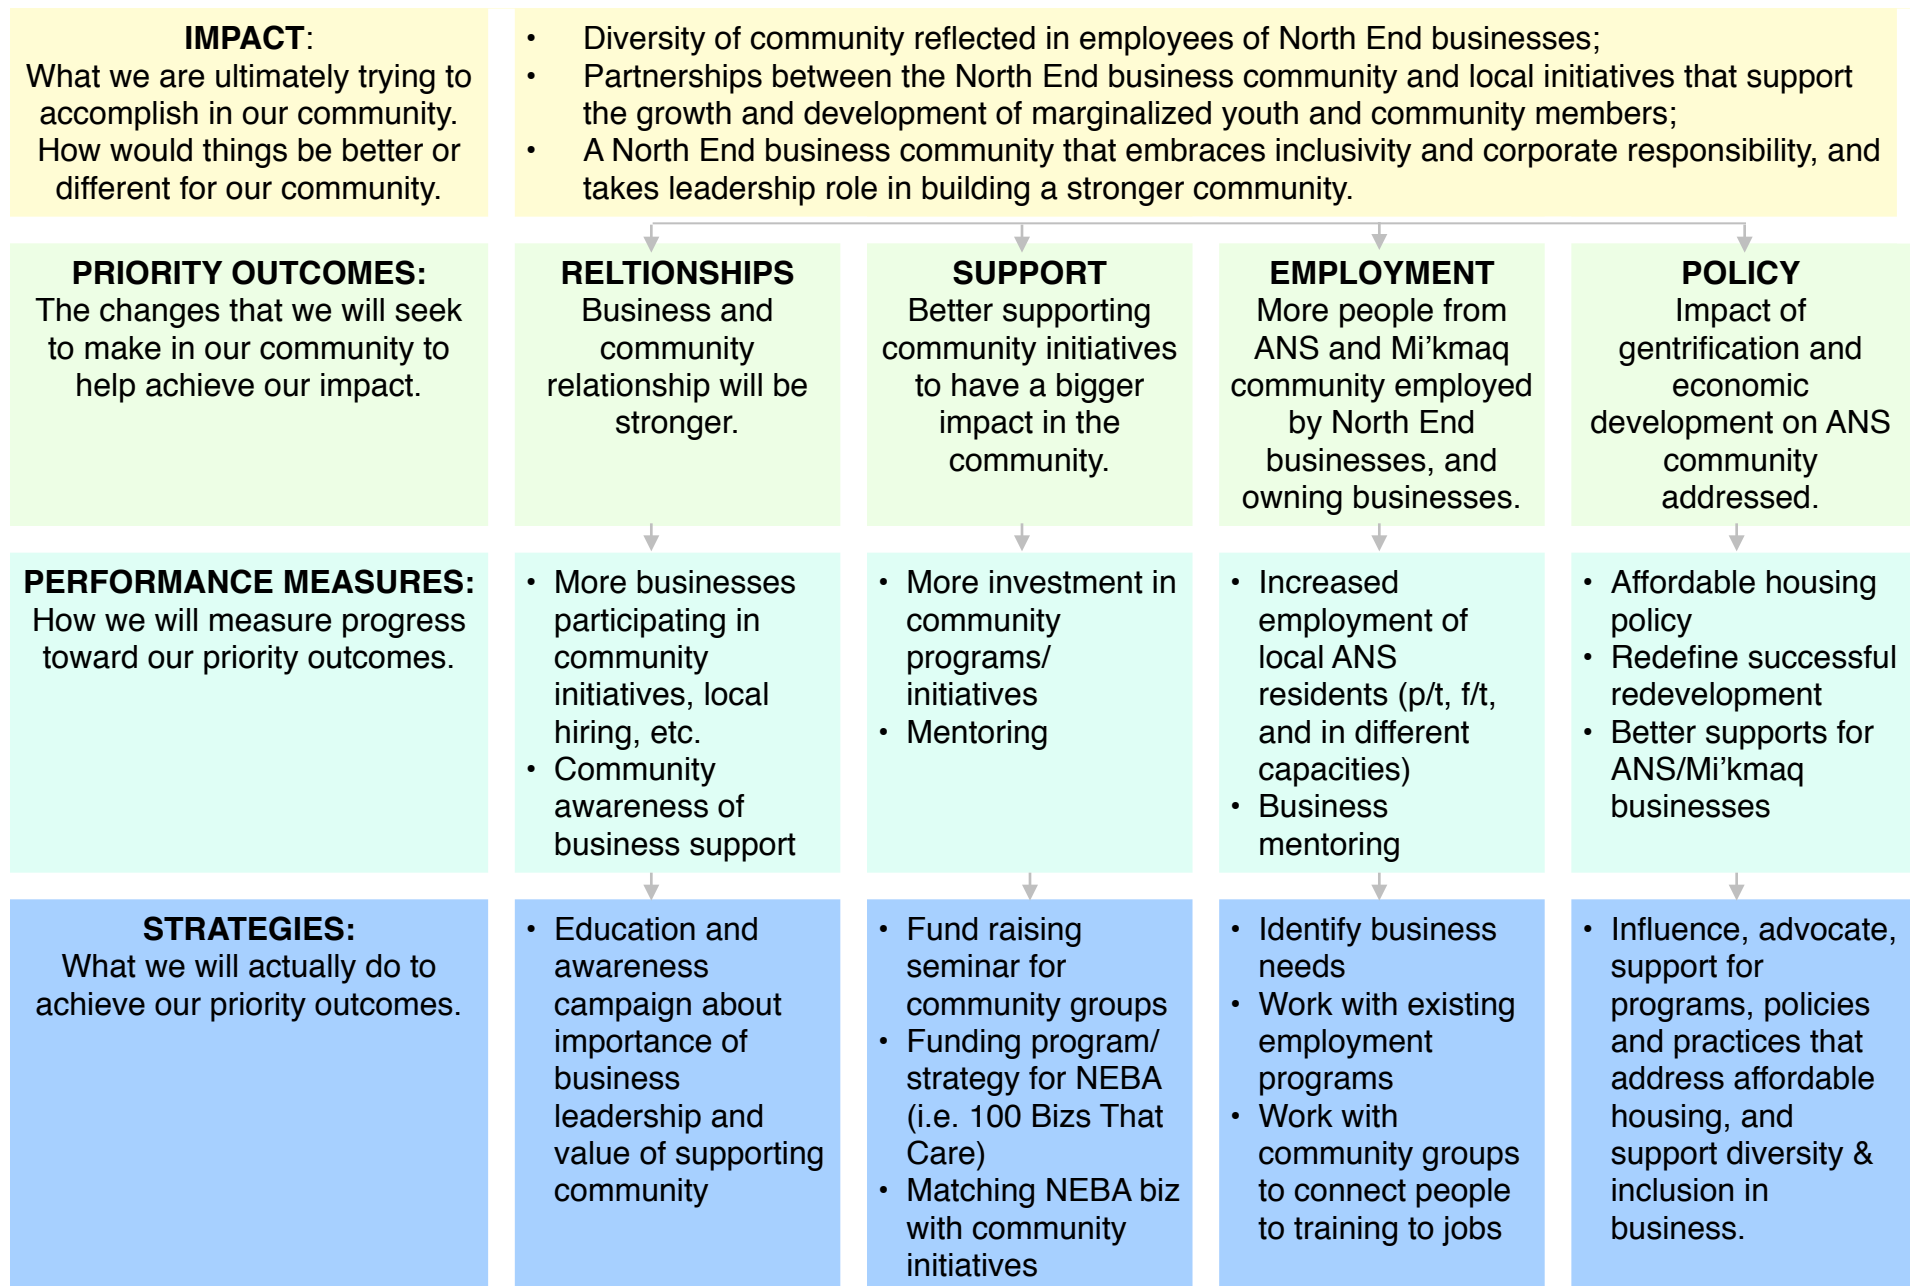

Success Equation for: NEBA Community Committee

Success Equation for: **NEBA Community Committee**

ACTIONS:
What will we do in small and big ways to deliver.

1. Community hosted Meet & Greet (“First 50”)